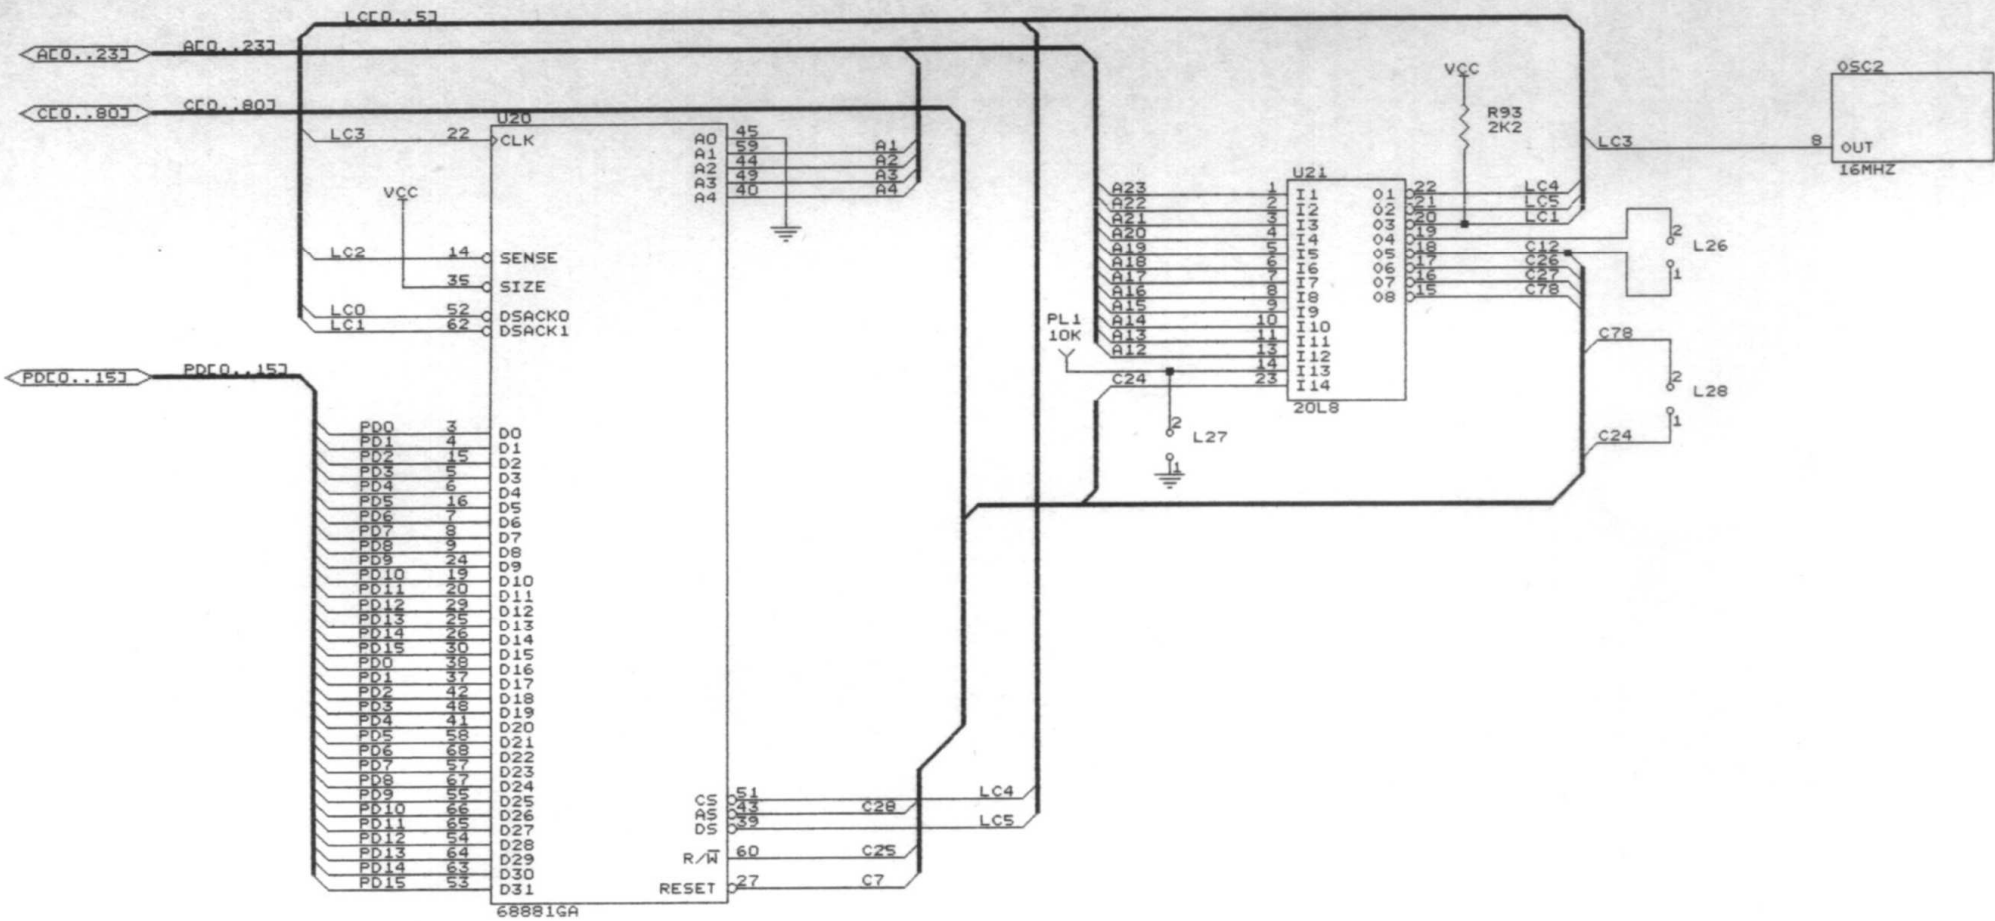

Therefore be at peace with God,
whatever you conceive Him to be.

PHOENIX MICROTECHNOLOGIES PTY LTD
18 HAMPTON RD, KESWICK, 5034
SOUTH AUSTRALIA
=====

DRAWN BY A.J.WILSON.

Title		PHOENIXBOARD MATHS COPROCESSOR
Size	Document Number	REV
B	PHNXCOPR.SCH	2.0
Date:	September 23, 1991	Sheet 4 of 8