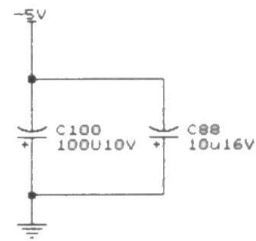

You are a child of the Universe,
no less than the trees and the stars;
you have a right to be here.

PHOENIX MICROTECHNOLOGIES PTY LTD		
18 HAMPTON ROAD KESWICK		
SOUTH AUSTRALIA		
DRAWN BY A J WILSON		
Title		
PHOENIXBOARD POWER		
Size	Document Number	REV
B	PHNXPOWR.SCH	2.1
Date:	September 25, 1991	Sheet 3 of 8