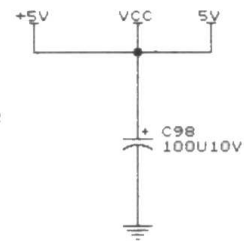

You are a child of the Universe,
no less than the trees and the stars;
you have a right to be here.

PHOENIX MICROTECHNOLOGIES PTY LTD		
18 HAMPTON ROAD KESWICK		
SOUTH AUSTRALIA		
DRAWN BY A J WILSON		
Title		
PHOENIXBOARD POWER		
Size	Document Number	REV
B	PHNXPOWR.SCH	2.1
Date:	September 25, 1991	Sheet 3 of 8