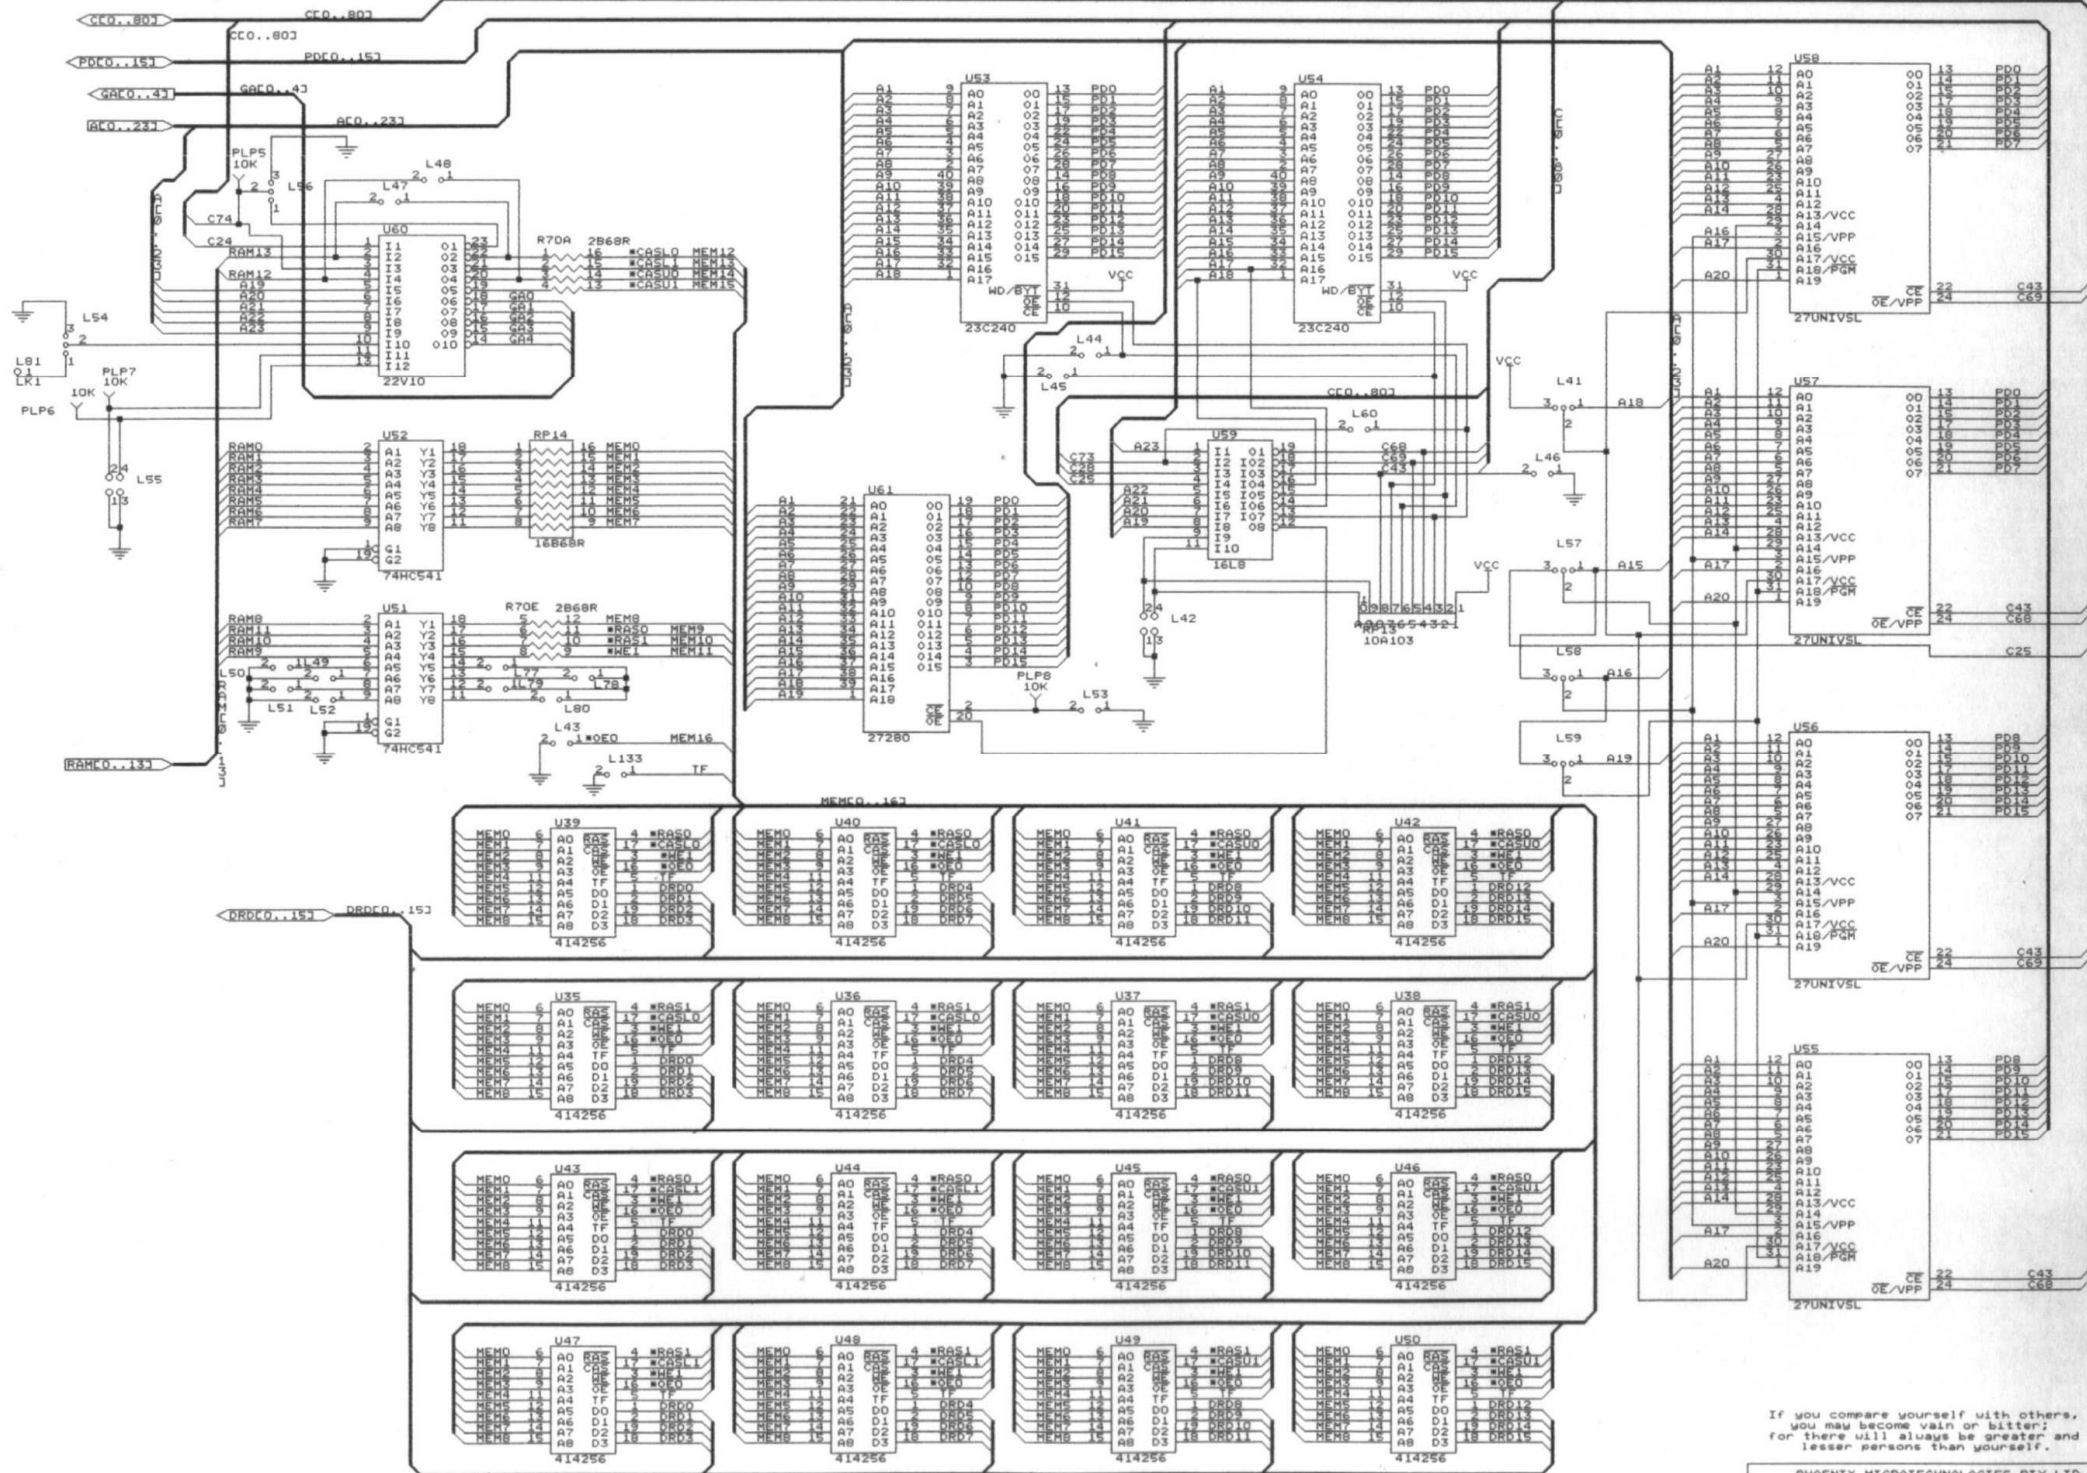

If you compare yourself with others, you may become vain or bitter; for there will always be greater and lesser persons than yourself.

PHOENIX MICROTECHNOLOGIES PTY LTD
18 HAMPTON ROAD KESWICK
SOUTH AUSTRALIA 5034
DRAWN BY A J HILSON