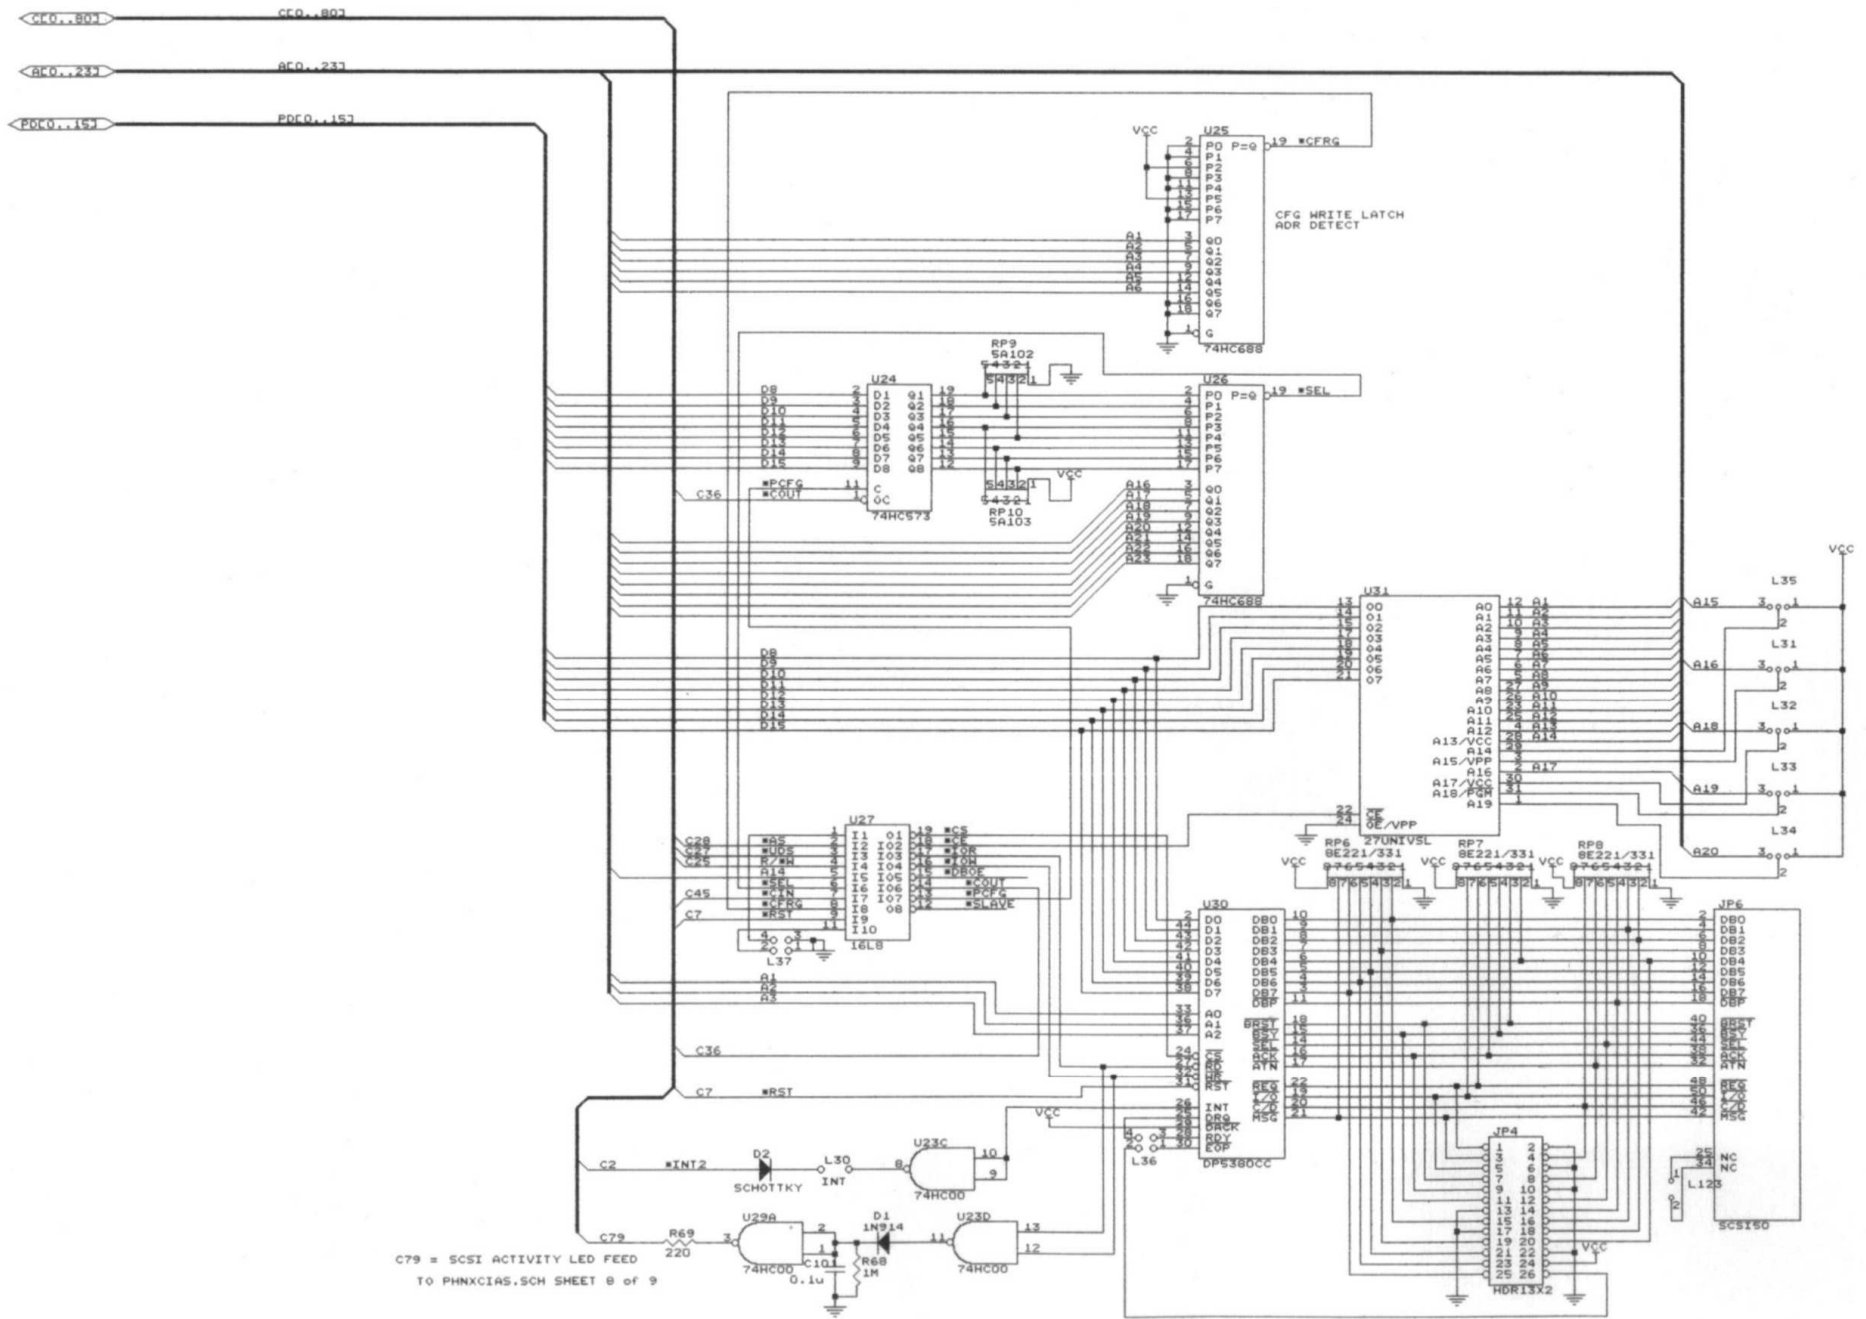

C79 = SCSI ACTIVITY LED FEED
TO PHNXCIAS.SCH SHEET 8 of 9

Avoid loud and aggressive persons,
they are vexations to the spirit.

PHOENIX MICROTECHNOLOGIES PTY LTD
18 HAMPTON ROAD, KESWICK, 5035
SOUTH AUSTRALIA
AAAAAAAAAAAAAAAAAAAAAAAAAAAAAAAAAAAAAAAA
DRAWN BY ANDREW J WILSON

Title	PHOENIXBOARD HARDDRIVE PORTS	REV
Size	Document Number	2.1
c	PHNXSCSI.SCH	
Date:	September 25, 1991	Sheet 5 of 8