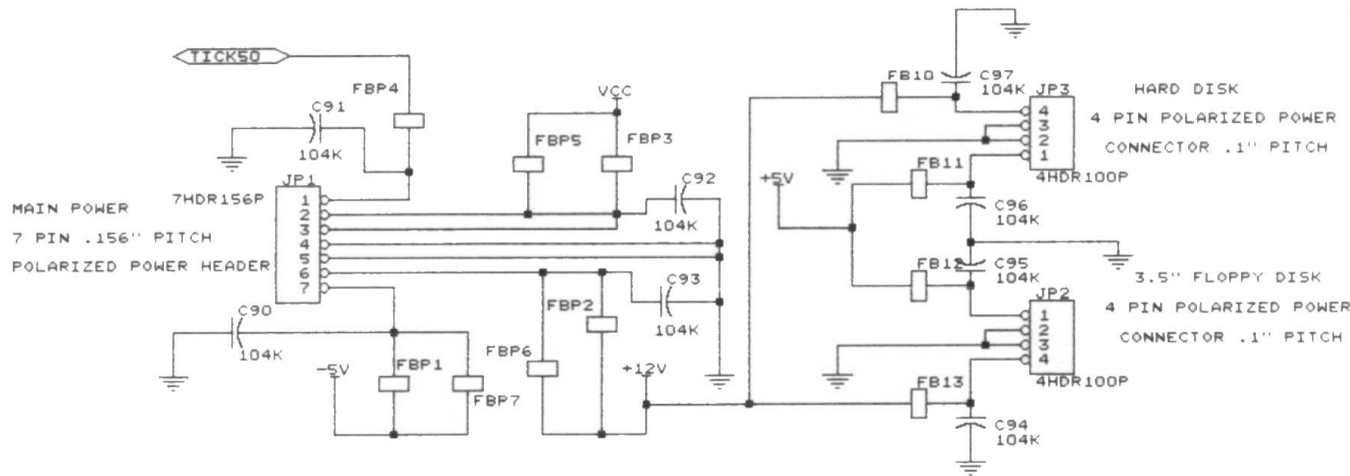

You are a child of the Universe,
no less than the trees and the stars;
you have a right to be here.

PHOENIX MICROTECHNOLOGIES PTY LTD		
18 HAMPTON ROAD KESWICK		
SOUTH AUSTRALIA		
DRAWN BY A J WILSON		
Title		
PHOENIXBOARD POWER		
Size	Document Number	REV
B	PHNXPOWR.SCH	2.1
Date:	September 25, 1991	Sheet 3 of 8