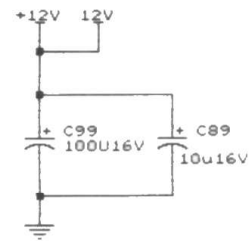

You are a child of the Universe,
no less than the trees and the stars;
you have a right to be here.

PHOENIX MICROTECHNOLOGIES PTY LTD		
18 HAMPTON ROAD KESWICK		
SOUTH AUSTRALIA		
DRAWN BY A J WILSON		
Title		
PHOENIXBOARD POWER		
Size	Document Number	REV
B	PHNXPOWR.SCH	2.1
Date:	September 25, 1991	Sheet 3 of 8