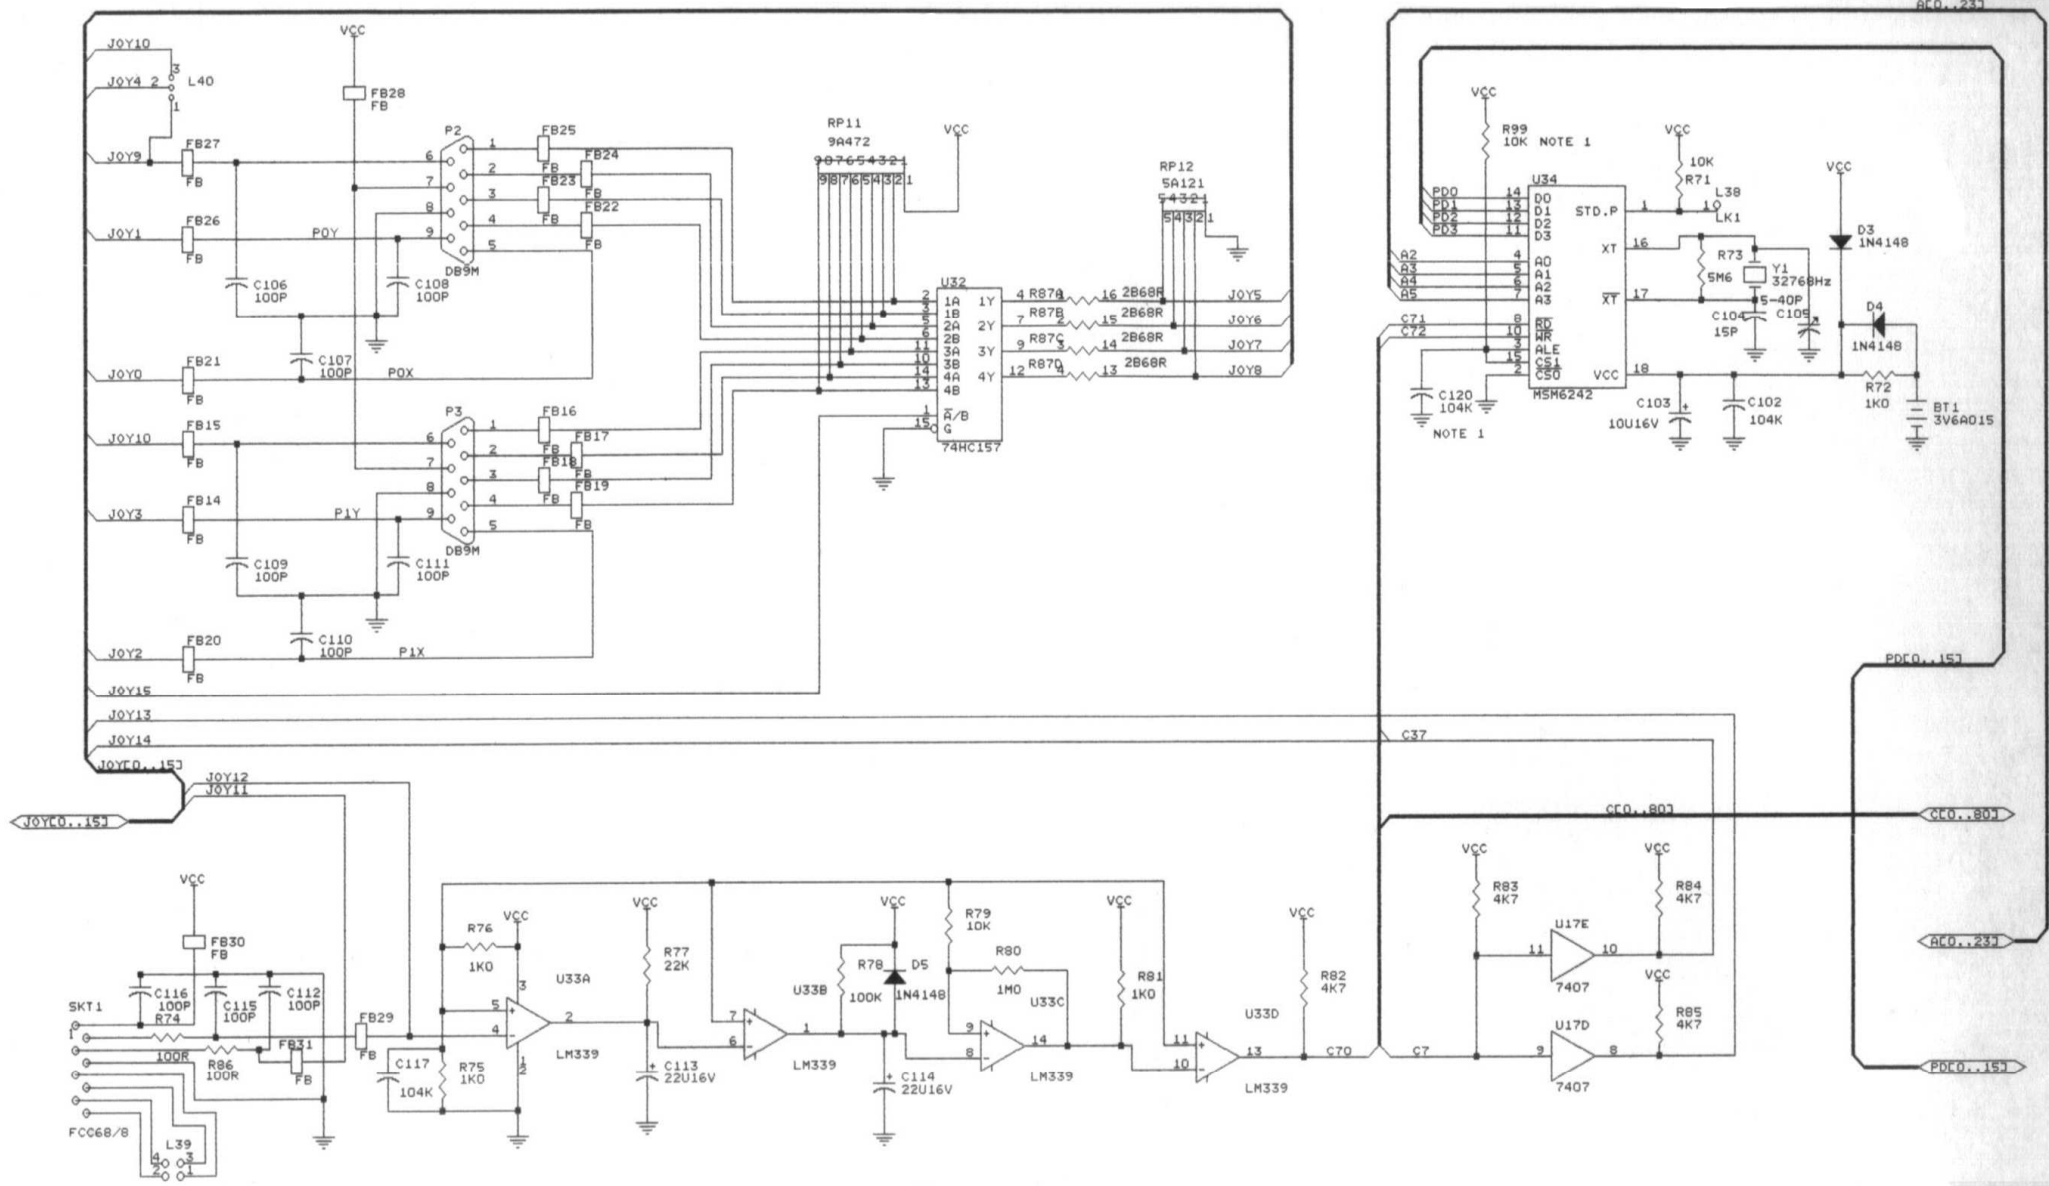

Title	PHOENIXBOARD HARDDRIVE PORTS	REV
Size	Document Number	2.1
c	PHNXSCSI.SCH	
Date:	September 25, 1991	Sheet 5 of 8

NOTES 1. FITTED FROM VER 7A ON, PINS 3 & 15 CONN. TO VCC PREVIOUS.

With all its sham, drudgery & broken dreams,  
it is still a beautiful world.  
Be careful. Strive to be happy.